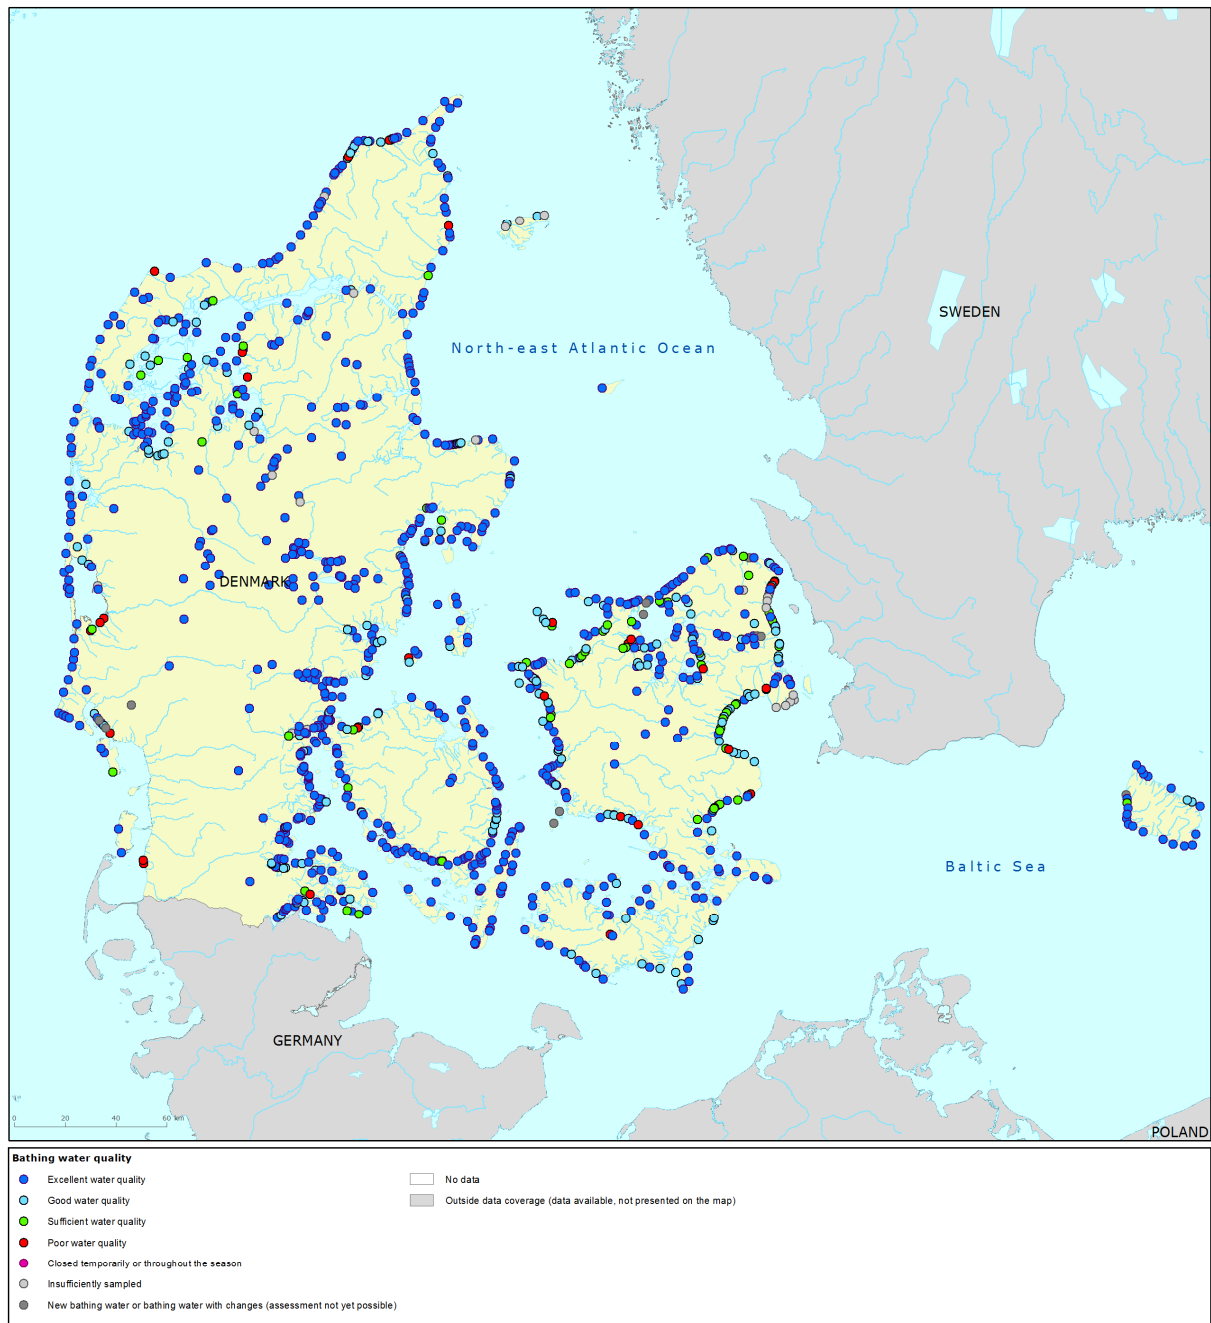

Appendix 1

Map 1: Bathing waters reported during the 2012 bathing season in Denmark